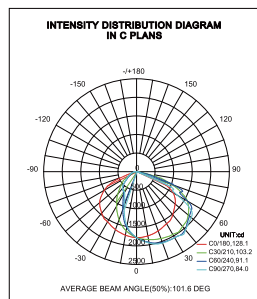

40W
20' Mounting Height