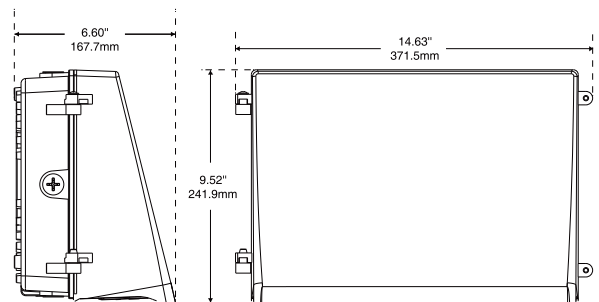

DIMENSIONS

SPECIFICATIONS

Model	WP31-40W	WP31-100W
Size LxWxH (mm)	372 x 242 x 168	372 x 242 x 168
MAX power selectable	20/30/40W	60/80/100W
Light efficacy	≥ 120lm/w	
CCT Temperature	3000K/4000K/5000K selectable	
CRI	> 80	
Input Voltage	120-277V, 50/60Hz, 0-10V, dim	
Certification	DLC Premium, ETL, IP65, FCC	

PHOTOMETRIC

30W
15' Mounting Height

40W
20' Mounting Height

80W
30' Mounting Height

100W
35' Mounting Height

Sundopt LED Lighting Co., Ltd.

Add: Bldg 8-6#, TongFuYu Industrial Park, Ai Qun Road, Shiyan Town, Baoan District, Shenzhen, China.