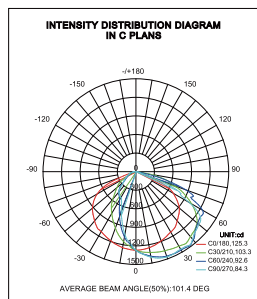

PHOTOMETRIC

30W
15' Mounting Height