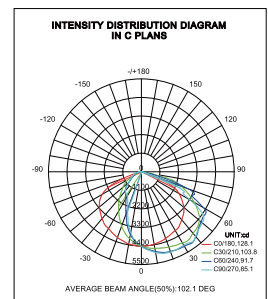

DIMENSIONS

SPECIFICATIONS

Model	WP31-40W	WP31-100W
Size LxWxH (mm)	372 x 242 x 168	372 x 242 x 168
MAX power selectable	20/30/40W	60/80/100W
Light efficacy	≥ 120lm/w	
CCT Temperature	3000K/4000K/5000K selectable	
CRI	> 80	
Input Voltage	120-277V, 50/60Hz, 0-10V, dim	
Certification	DLC Premium, ETL, IP65, FCC	

PHOTOMETRIC

30W
15' Mounting Height

40W
20' Mounting Height

80W
30' Mounting Height

100W
35' Mounting Height

Sundopt LED Lighting Co., Ltd.

Add: Bldg 8-6#, TongFuYu Industrial Park, Ai Qun Road, Shiyan Town, Baoan District, Shenzhen, China.