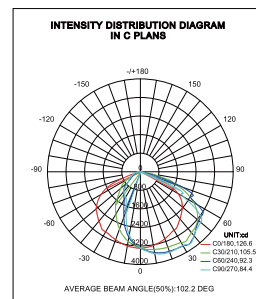

80W
30' Mounting Height